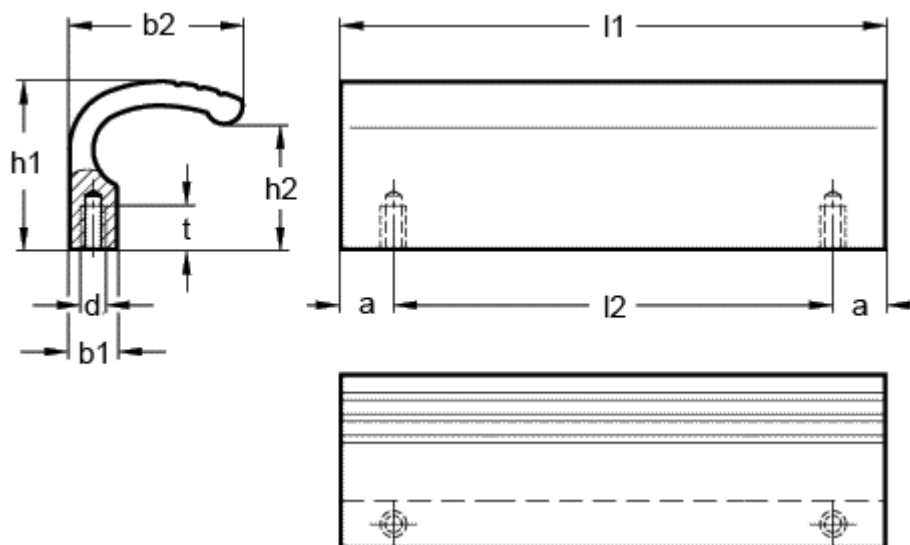

Article number: 20730110EL

Description: E+G Guard safety handle GN 730-110-EL

Measures

a = 10

b1 = 9.5

b2 = 33

d = M6

h1 = 32

h2 = 24

l = 110

l2 = 90

t min = 9